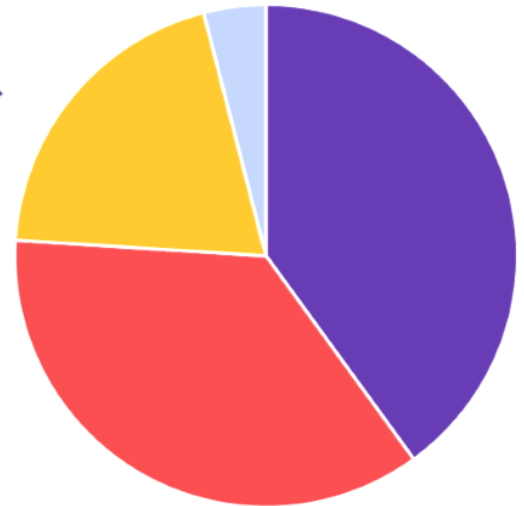

**YOUR
SCHOOL
LOTTERY**

**SUPPORT
OUR LOTTERY
TODAY**

**£1 per
week**

**Weekly
cash prizes**

**£25,000
jackpot**

Splitting the £1.00

How it works...

It's simple—choose 6 numbers between 0-9 and if they match the weekly lottery draw, you win great prizes. One of our players will win a cash prize every week, maybe even the £25k jackpot! Tickets cost just £1 per week and the proceeds are donated to Nutfield Church Primary School

Every Saturday at 8pm the numbers are drawn and posted online. Winners are notified by email and winnings paid into the account of your choice.

The easiest way to join our lottery is online by direct debit or debit card.

It's so easy to join and will make a real difference to Nutfield Church Primary School

- **40p** goes to our school
- **36p** goes to cash prizes
- **20p** goes to admin costs
- **4p** goes to VAT

The Maths... 100 tickets sold a week means

= £30 weekly cash prize

= £2,080 a year for our school