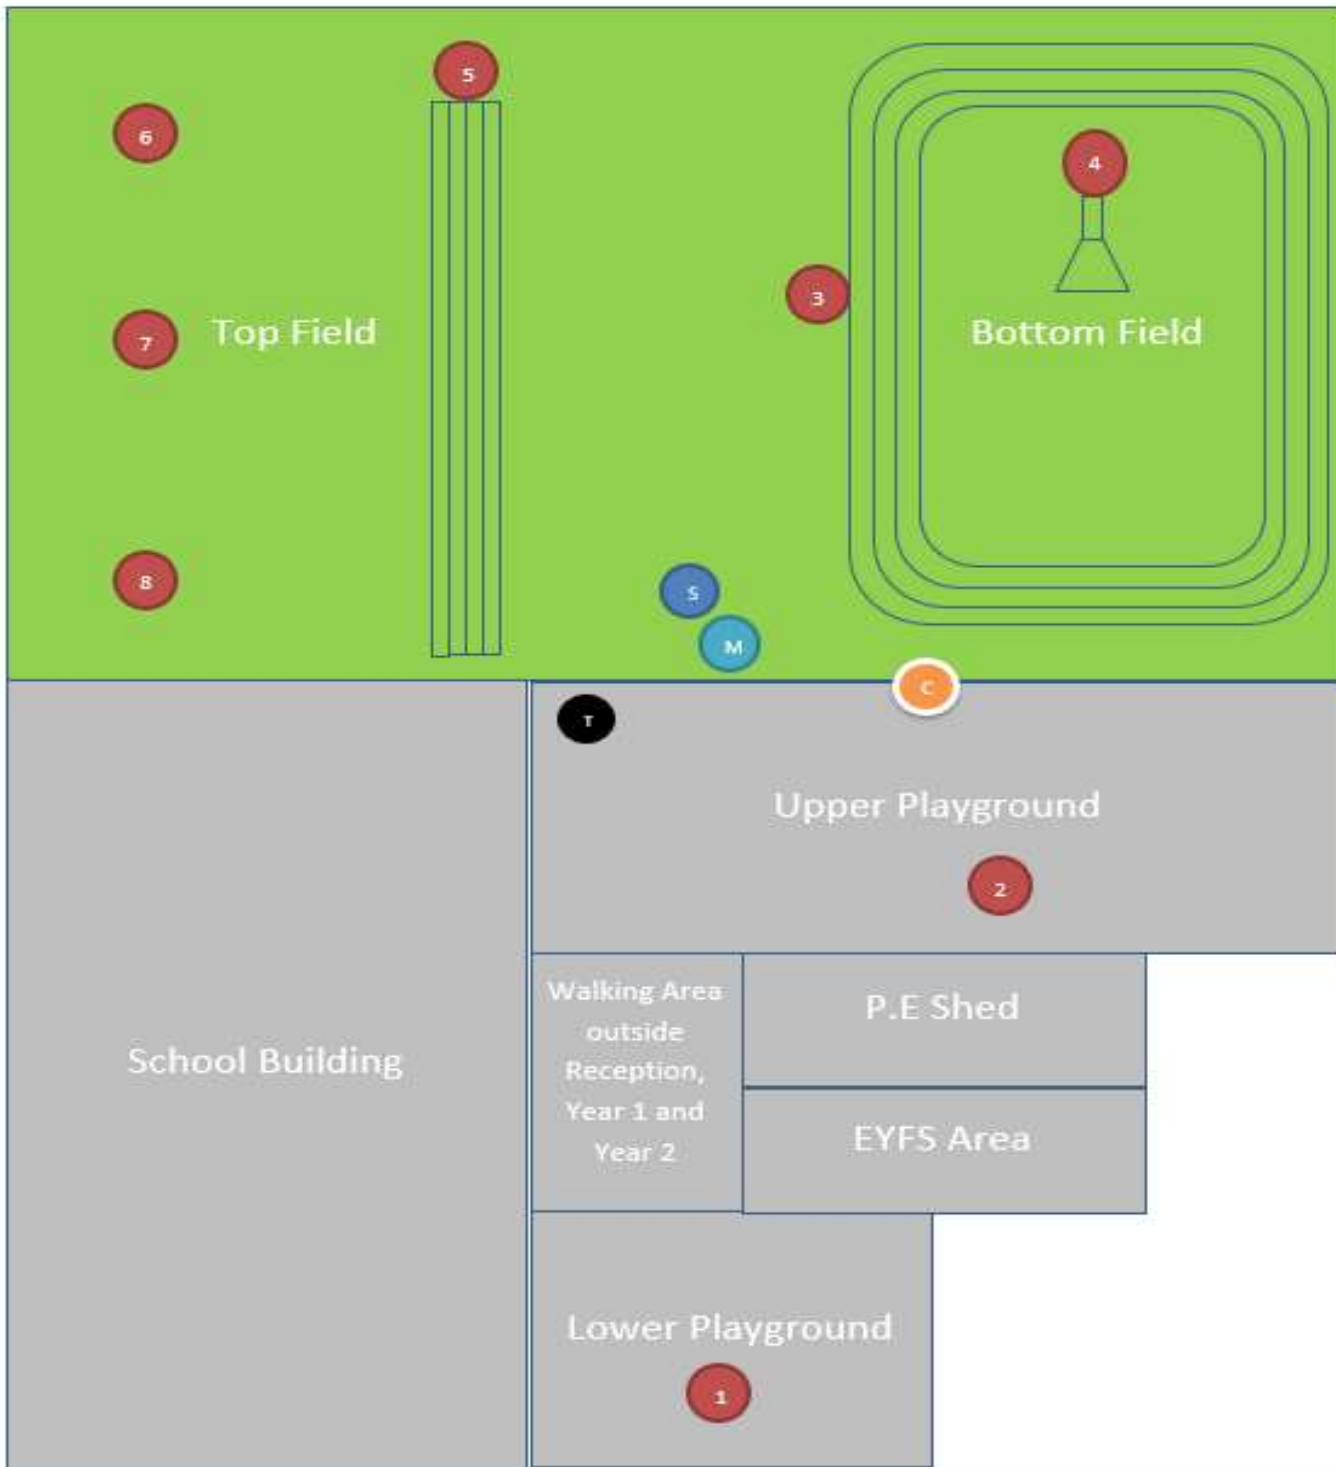

On the day of the event, Parents/Carers will be able to enter through the front gate of the school at 12:45pm – 1pm. Please do your best to arrive on time, as the front gate will be locked at 1pm. Upon entering the school grounds you can make your way up to the upper playground, using the map provided on the reverse of this letter.

Please then head to the Team list (located on the upper playground) to locate the starting position of your children. As per previous years, siblings will be grouped together. Your child's team number (located on the Team List) will relate to their starting event. For example, if your child is in St George's Team 1, they will be starting at event 1 – Hockey Dribble, St Patrick's Team 3 will therefore be starting at event 3 – Hurdles.

Mr Bowen

P.E Sport Lead

Nutfield Church Primary School

Sports Day Event Map

2022- 2023

- - Sports Day Event Location Key.
 1. Hockey Dribble
 2. Target Throw
 3. Hurdles
 4. Javelin
 5. Sprints
 6. Egg and Spoon Race
 7. Basketball Throw
 8. Water Relay
- - Scoring Table
- - Medical Table
- - Saints Team Lists
- - End of Sports Day celebratory gathering