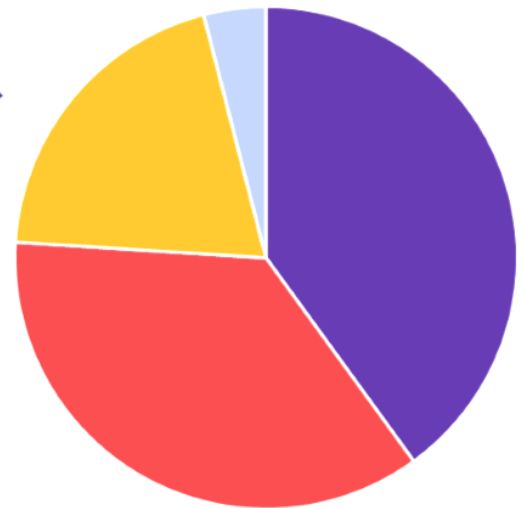

YOUR
SCHOOL
LOTTERY

**SUPPORT
OUR LOTTERY
TODAY**

**£1 per
week**

**Weekly
cash prizes**

**£25,000
jackpot**

Splitting the £1.00

How it works...

It's simple—choose 6 numbers between 0-9 and if they match the weekly lottery draw, you win great prizes. One of our players will win a cash prize every week, maybe even the £25k jackpot! Tickets cost just £1 per week and the proceeds are donated to Nutfield Church Primary School

Every Saturday at 8pm the numbers are drawn and posted online. Winners are notified by email and winnings paid into the account of your choice.

The easiest way to join our lottery is online by direct debit or debit card.

It's so easy to join and will make a real difference to Nutfield Church Primary School

- **40p** goes to our school
- **36p** goes to cash prizes
- **20p** goes to admin costs
- **4p** goes to VAT

The Maths... 100 tickets sold a week means

= £30 weekly cash prize

= £2,080 a year for our school